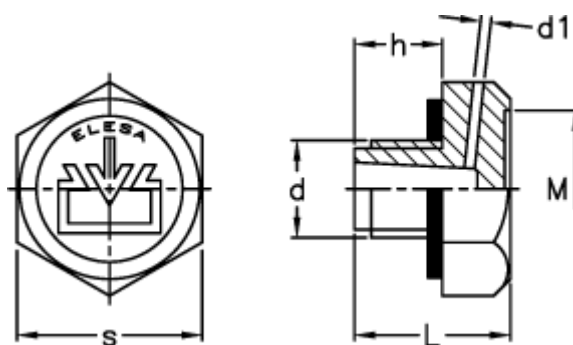

Article number: 2311058669

Description: E+G Oil fill plug, w/breather hole
TCDF.1/8, black

Measures

d = G 1/8

d1 = 2

h = 9

L = 16

M = 15.0

s = 19

Tightening torque N m = 4 til 6